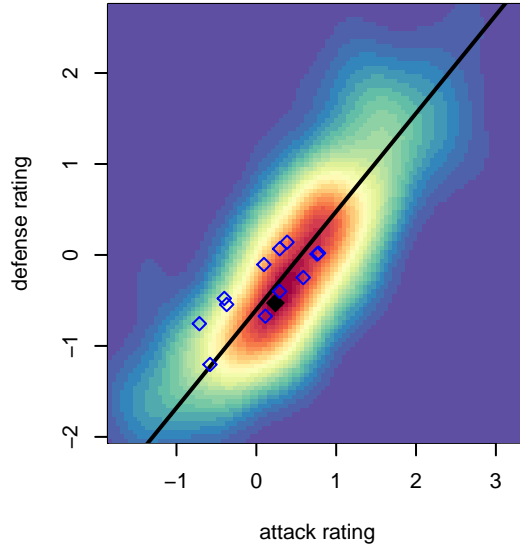

Crossfire Yakima B B04

Crossfire Yakima
 Yakima, WA
 B04 total strength=759
 attack=1.27 defense=0.59
 fall league = RCL B04 Div 4
 spr league = Win RCL B04 Div 4
 notes= Knautz 2016

alt names used:
 Crossfire Yakima – B04 B
 Crossfire Yakima – B04 B
 Crossfire Yakima – B04 B

Venues played:
 2016 RCL B04 Div 4
 2016 Win RCL B04 Div 4
 2016 WYS Presidents Cup B04 Division 2

Crossfire Yakima B B04
 Dots are actual minus expected GF (blue circles) and GA (red triangles).
 Blue line is smoothed change in attack strength. Red is smoothed change in defense strength.

**attack and defense variance (black dot)
relative to other teams
and top 10 in region**

**attack and defense rating
relative to others at age
and all opponents in last 13 months**

Performance relative to 13 month average