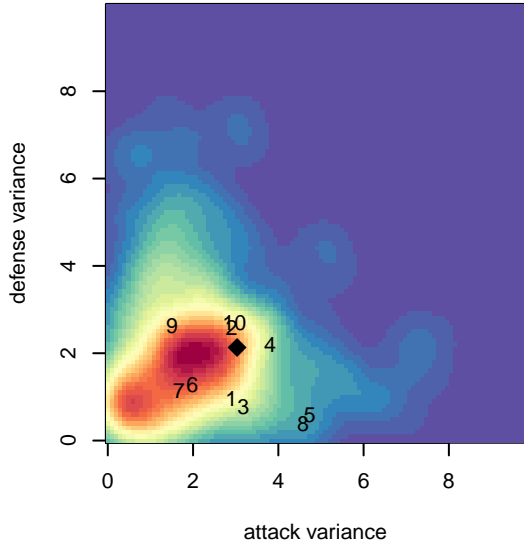

Crossfire Yakima B B04

Crossfire Yakima
 Yakima, WA
 B04 total strength=759
 attack=1.27 defense=0.59
 fall league = RCL B04 Div 4
 spr league = Win RCL B04 Div 4
 notes= Knautz 2016

alt names used:
 Crossfire Yakima – B04 B
 Crossfire Yakima – B04 B
 Crossfire Yakima – B04 B

Venues played:
 2016 RCL B04 Div 4
 2016 Win RCL B04 Div 4
 2016 WYS Presidents Cup B04 Division 2

Crossfire Yakima B B04
 Dots are actual minus expected GF (blue circles) and GA (red triangles).
 Blue line is smoothed change in attack strength. Red is smoothed change in defense strength.

**attack and defense variance (black dot)
relative to other teams
and top 10 in region**

**attack and defense rating
relative to others at age
and all opponents in last 13 months**

Performance relative to 13 month average