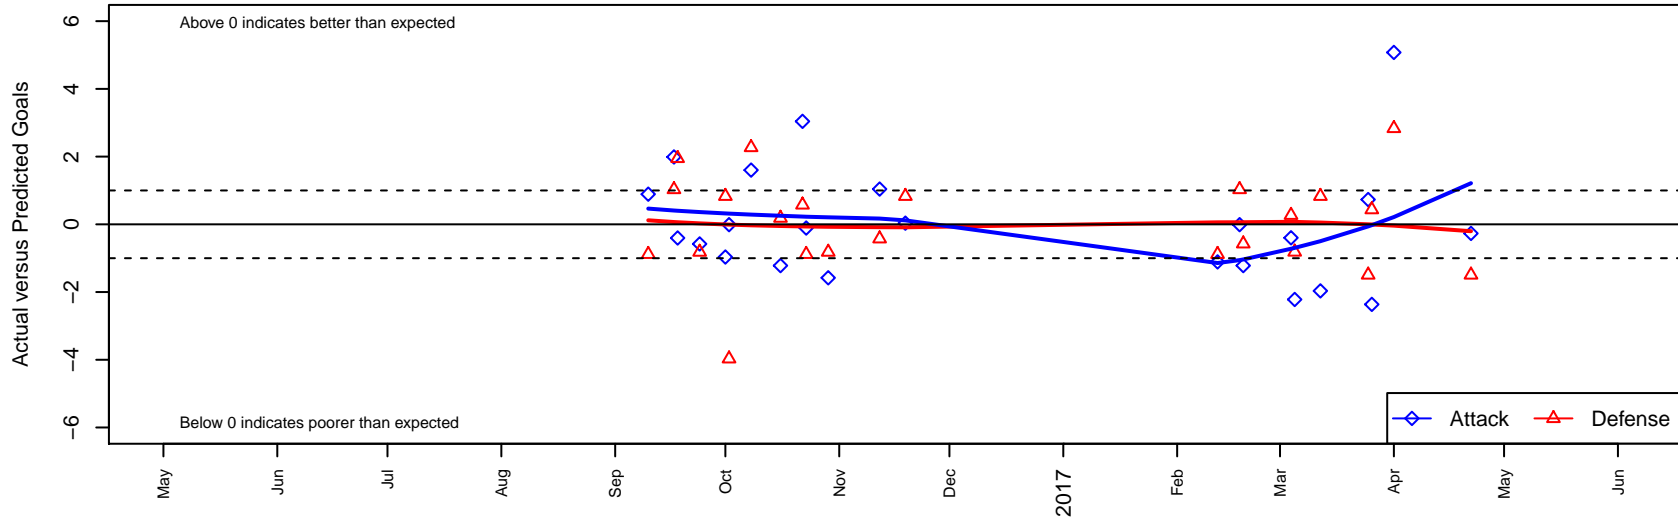

Crossfire Yakima B B04

Crossfire Yakima
 Yakima, WA
 B04 total strength=759
 attack=1.27 defense=0.59
 fall league = RCL B04 Div 4
 spr league = Win RCL B04 Div 4
 notes= Knautz 2016

alt names used:
 Crossfire Yakima – B04 B
 Crossfire Yakima – B04 B
 Crossfire Yakima – B04 B

Venues played:
 2016 RCL B04 Div 4
 2016 Win RCL B04 Div 4
 2016 WYS Presidents Cup B04 Division 2

Crossfire Yakima B B04
 Dots are actual minus expected GF (blue circles) and GA (red triangles).
 Blue line is smoothed change in attack strength. Red is smoothed change in defense strength.

**attack and defense variance (black dot)
relative to other teams
and top 10 in region**

**attack and defense rating
relative to others at age
and all opponents in last 13 months**

Performance relative to 13 month average