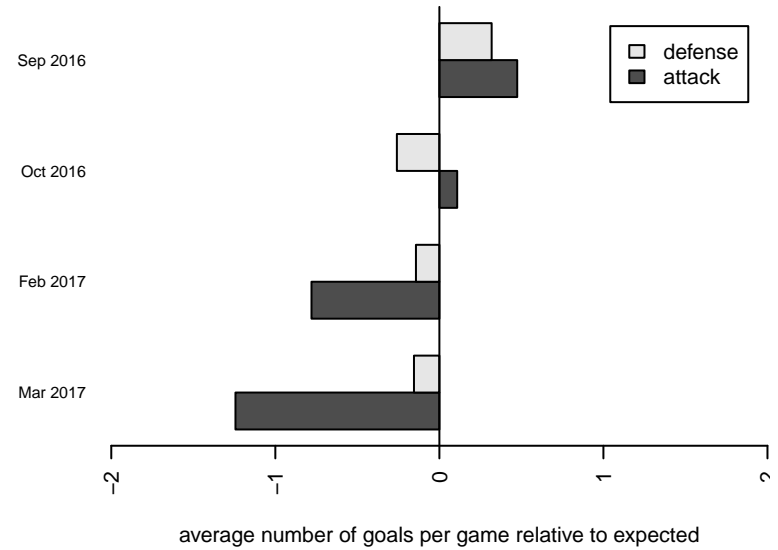

Performance relative to 13 month average