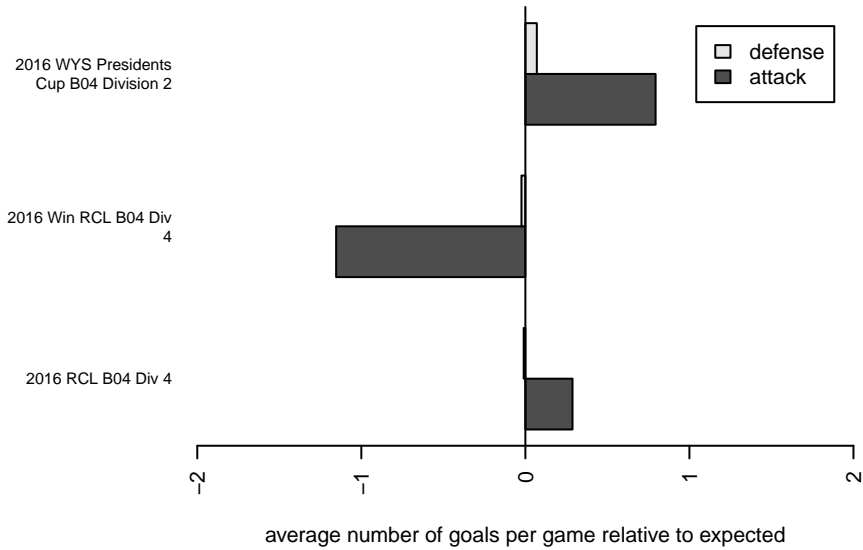

Crossfire Yakima B B04

Crossfire Yakima
 Yakima, WA
 B04 total strength=759
 attack=1.27 defense=0.59
 fall league = RCL B04 Div 4
 spr league = Win RCL B04 Div 4
 notes= Knautz 2016

alt names used:
 Crossfire Yakima – B04 B
 Crossfire Yakima – B04 B
 Crossfire Yakima – B04 B

Venues played:
 2016 RCL B04 Div 4
 2016 Win RCL B04 Div 4
 2016 WYS Presidents Cup B04 Division 2

Crossfire Yakima B B04
 Dots are actual minus expected GF (blue circles) and GA (red triangles).
 Blue line is smoothed change in attack strength. Red is smoothed change in defense strength.

**attack and defense variance (black dot)
relative to other teams
and top 10 in region**

**attack and defense rating
relative to others at age
and all opponents in last 13 months**

Performance relative to 13 month average