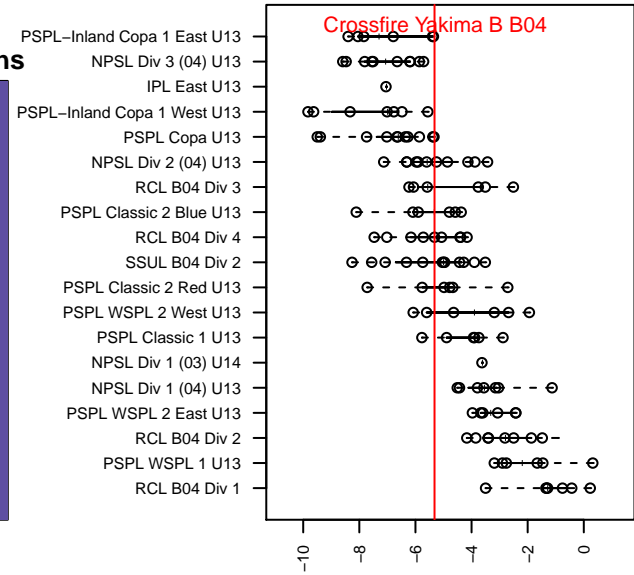

Crossfire Yakima B B04

Crossfire Yakima
 Yakima, WA
 B04 total strength=759
 attack=1.27 defense=0.59
 fall league = RCL B04 Div 4
 spr league = Win RCL B04 Div 4
 notes= Knautz 2016

alt names used:
 Crossfire Yakima – B04 B
 Crossfire Yakima – B04 B
 Crossfire Yakima – B04 B

Venues played:
 2016 RCL B04 Div 4
 2016 Win RCL B04 Div 4
 2016 WYS Presidents Cup B04 Division 2

Crossfire Yakima B B04
 Dots are actual minus expected GF (blue circles) and GA (red triangles).
 Blue line is smoothed change in attack strength. Red is smoothed change in defense strength.

**attack and defense variance (black dot)
relative to other teams
and top 10 in region**

**attack and defense rating
relative to others at age
and all opponents in last 13 months**

Performance relative to 13 month average